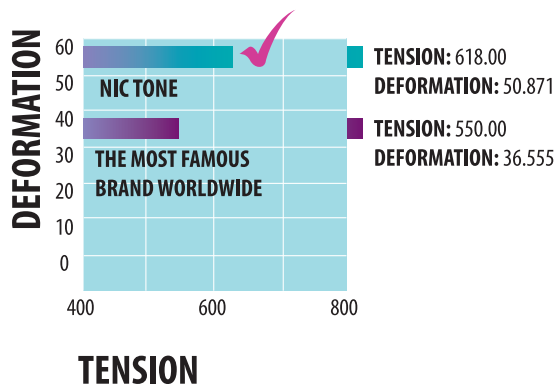

Presentation:

**36 or 52 pieces per box
Blue or green/ 5"x5" and 6"x6"**

www.mdcdental.com

Guadalajara (Matriz)

Industria del Plástico No. 2113
Fracc. Industrial Zapopan Norte
Zapopan, Jalisco, México C.P. 45130
Tel: 52 (33) 3633-0333
mdc@dental.com.mx

México D.F

Alzate No. 118 Eje 1 Norte
Col. Sta. María de la Rivera
Del. Cuauhtemoc 06400
Tel/Fax: (55) 5547-4747
mdcmex@dental.com.mx

E.U.A.

17800 S. Main St. No. 201
Gardena CA, USA 90248
Ph:310-352-6980
Fx.310-352-6982
info@mdcdental.com